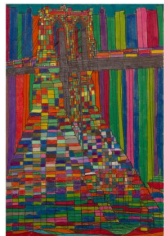

Robert Latchman
Untitled, 2020
Mixed media on board
18 x 12 in (45.7 x 30.5 cm)
RL048
Sold

Sold