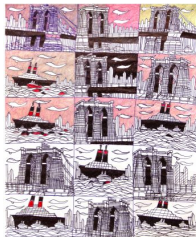

Robert Latchman
Untitled, 2020
Mixed media on paper
17 x 14 in (43.2 x 35.6 cm)
RL060
Sold

Sold