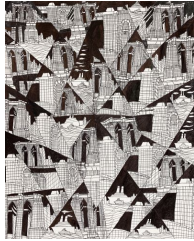

Shelter

Robert Latchman
Untitled, 2019
Ink on paper
24 x 19 in (61 x 48.3 cm)
RL010
Available

$400