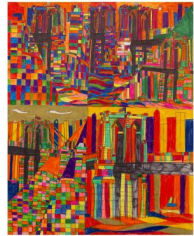

# Shelter

Robert Latchman  
*Untitled, 2019*  
Ink on paper  
24 x 19 in (61 x 48.3 cm)  
RL010  
Available

\$400

Robert Latchman  
*Untitled, 2020*  
Mixed media on paper  
24 x 19 in (61 x 48.3 cm)  
RL043  
Available