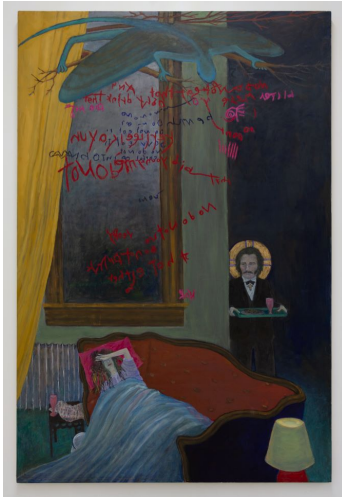

# Shelter

Peggy Reavey

*The Vosburgh Poisoning Case and Other Sins*

Peggy Reavey

*Girl Experiment #3*

Oil on canvas

24 x 42 in (61 x 106.7 cm)

PR002

Peggy Reavey

*Antimony: The King*

Oil on wood panel

22 x 52 in (55.9 x 132.1 cm)

PR003

# Shelter

Peggy Reavey  
*Do Not Eat That!*  
Oil on wood panel  
70 x 35 in (177.8 x 88.9 cm)  
PR004

Peggy Reavey  
*Harriet and the 12 Cabbage Heads*  
Oil on canvas  
60 x 30 in (152.4 x 76.2 cm)  
PR005

Peggy Reavey  
*Ram in the Thicket*  
Oil on wood panel  
30 x 24 in (76.2 x 61 cm)  
PR006