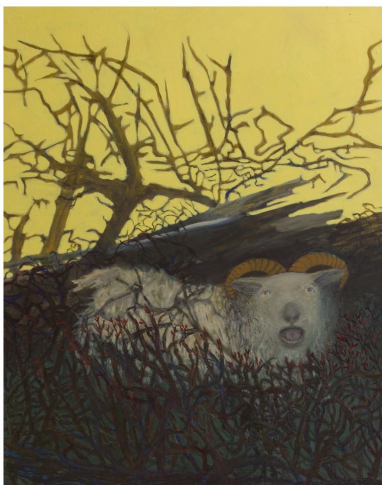

# Shelter

Peggy Reavey

*The Vosburgh Poisoning Case and Other Sins*

Peggy Reavey

*Girl Experiment #3*

Oil on canvas

24 x 42 in (61 x 106.7 cm)

PR002

Peggy Reavey

*Antimony: The King*

Oil on wood panel

22 x 52 in (55.9 x 132.1 cm)

PR003

# Shelter

Peggy Reavey  
*Do Not Eat That!*  
Oil on wood panel  
70 x 35 in (177.8 x 88.9 cm)  
PR004

Peggy Reavey  
*Harriet and the 12 Cabbage Heads*  
Oil on canvas  
60 x 30 in (152.4 x 76.2 cm)  
PR005