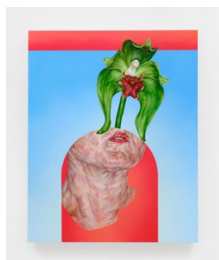

Shelter

Kelli Thompson: Full Bloom

Kelli Thompson
Blind Ambition (TTC), 2021
Oil on wood panel
32 x 26 in.
81.28 x 66.04 cm
KT0002

\$ 3,500.00 USD

Kelli Thompson
Residual Grief, 2023
Oil on wood panel
38 x 44 in.
96.52 x 111.76 cm
KT0010

\$ 4,700.00 USD

Kelli Thompson
Antagonist, 2022
Oil on wood panel
22 x 28 in.
55.88 x 71.12 cm
KT0003

\$ 3,200.00 USD

Kelli Thompson
Vessel, 2022
Oil on wood panel
24 x 20 in.
60.96 x 50.8 cm
KT0009

\$ 2,900.00 USD

Kelli Thompson
Quiet Time, 2021
Oil on wood panel
42 x 36 in.
106.68 x 91.44 cm
KT0008

\$ 4,500.00 USD

Kelli Thompson

In Waiting, 2023

Oil on wood panel

42 x 36 in.

106.68 x 91.44 cm

KT0007