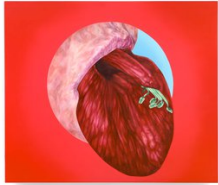

Shelter

Kelli Thompson: Full Bloom

Kelli Thompson
Blind Ambition (TTC), 2021
Oil on wood panel
32 x 26 in.
81.28 x 66.04 cm
KT0002

\$ 3,500.00 USD

Kelli Thompson
Residual Grief, 2023
Oil on wood panel
38 x 44 in.
96.52 x 111.76 cm
KT0010

\$ 4,700.00 USD

Kelli Thompson
Antagonist, 2022
Oil on wood panel
22 x 28 in.
55.88 x 71.12 cm
KT0003

\$ 3,200.00 USD

Kelli Thompson
Vessel, 2022
Oil on wood panel
24 x 20 in.
60.96 x 50.8 cm
KT0009

\$ 2,900.00 USD

Kelli Thompson
Quiet Time, 2021
Oil on wood panel
42 x 36 in.
106.68 x 91.44 cm
KT0008

\$ 4,500.00 USD

Kelli Thompson

In Waiting, 2023

Oil on wood panel

42 x 36 in.

106.68 x 91.44 cm

KT0007

\$ 4,500.00 USD

Kelli Thompson

Persistence in the Face of Failure, 2021

Oil on wood panel

24 x 28 in.

60.96 x 71.12 cm

KT0006

\$ 3,200.00 USD