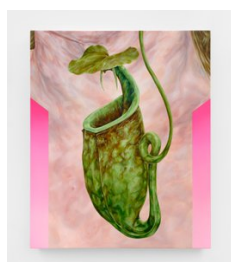

Shelter

Kelli Thompson: Full Bloom

Kelli Thompson
Blind Ambition (TTC), 2021
Oil on wood panel
32 x 26 in.
81.28 x 66.04 cm
KT0002

\$ 3,500.00 USD

Kelli Thompson
Residual Grief, 2023
Oil on wood panel
38 x 44 in.
96.52 x 111.76 cm
KT0010

\$ 4,700.00 USD

Kelli Thompson
Antagonist, 2022
Oil on wood panel
22 x 28 in.
55.88 x 71.12 cm
KT0003

\$ 3,200.00 USD

Kelli Thompson
Vessel, 2022
Oil on wood panel
24 x 20 in.
60.96 x 50.8 cm
KT0009

\$ 2,900.00 USD

Kelli Thompson
Quiet Time, 2021
Oil on wood panel
42 x 36 in.
106.68 x 91.44 cm
KT0008

\$ 4,500.00 USD

Kelli Thompson

In Waiting, 2023

Oil on wood panel

42 x 36 in.

106.68 x 91.44 cm

KT0007