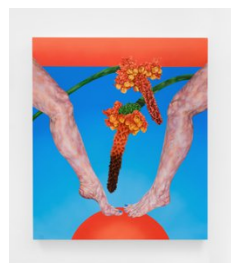

Shelter

Kelli Thompson: Full Bloom

Kelli Thompson
Blind Ambition (TTC), 2021
Oil on wood panel
32 x 26 in.
81.28 x 66.04 cm
KT0002

\$ 3,500.00 USD

Kelli Thompson
Residual Grief, 2023
Oil on wood panel
38 x 44 in.
96.52 x 111.76 cm
KT0010

\$ 4,700.00 USD

Kelli Thompson
Antagonist, 2022
Oil on wood panel
22 x 28 in.
55.88 x 71.12 cm
KT0003

\$ 3,200.00 USD

Kelli Thompson
Vessel, 2022
Oil on wood panel
24 x 20 in.
60.96 x 50.8 cm
KT0009

\$ 2,900.00 USD

Kelli Thompson
Quiet Time, 2021
Oil on wood panel
42 x 36 in.
106.68 x 91.44 cm
KT0008

\$ 4,500.00 USD

Kelli Thompson

In Waiting, 2023

Oil on wood panel

42 x 36 in.

106.68 x 91.44 cm

KT0007